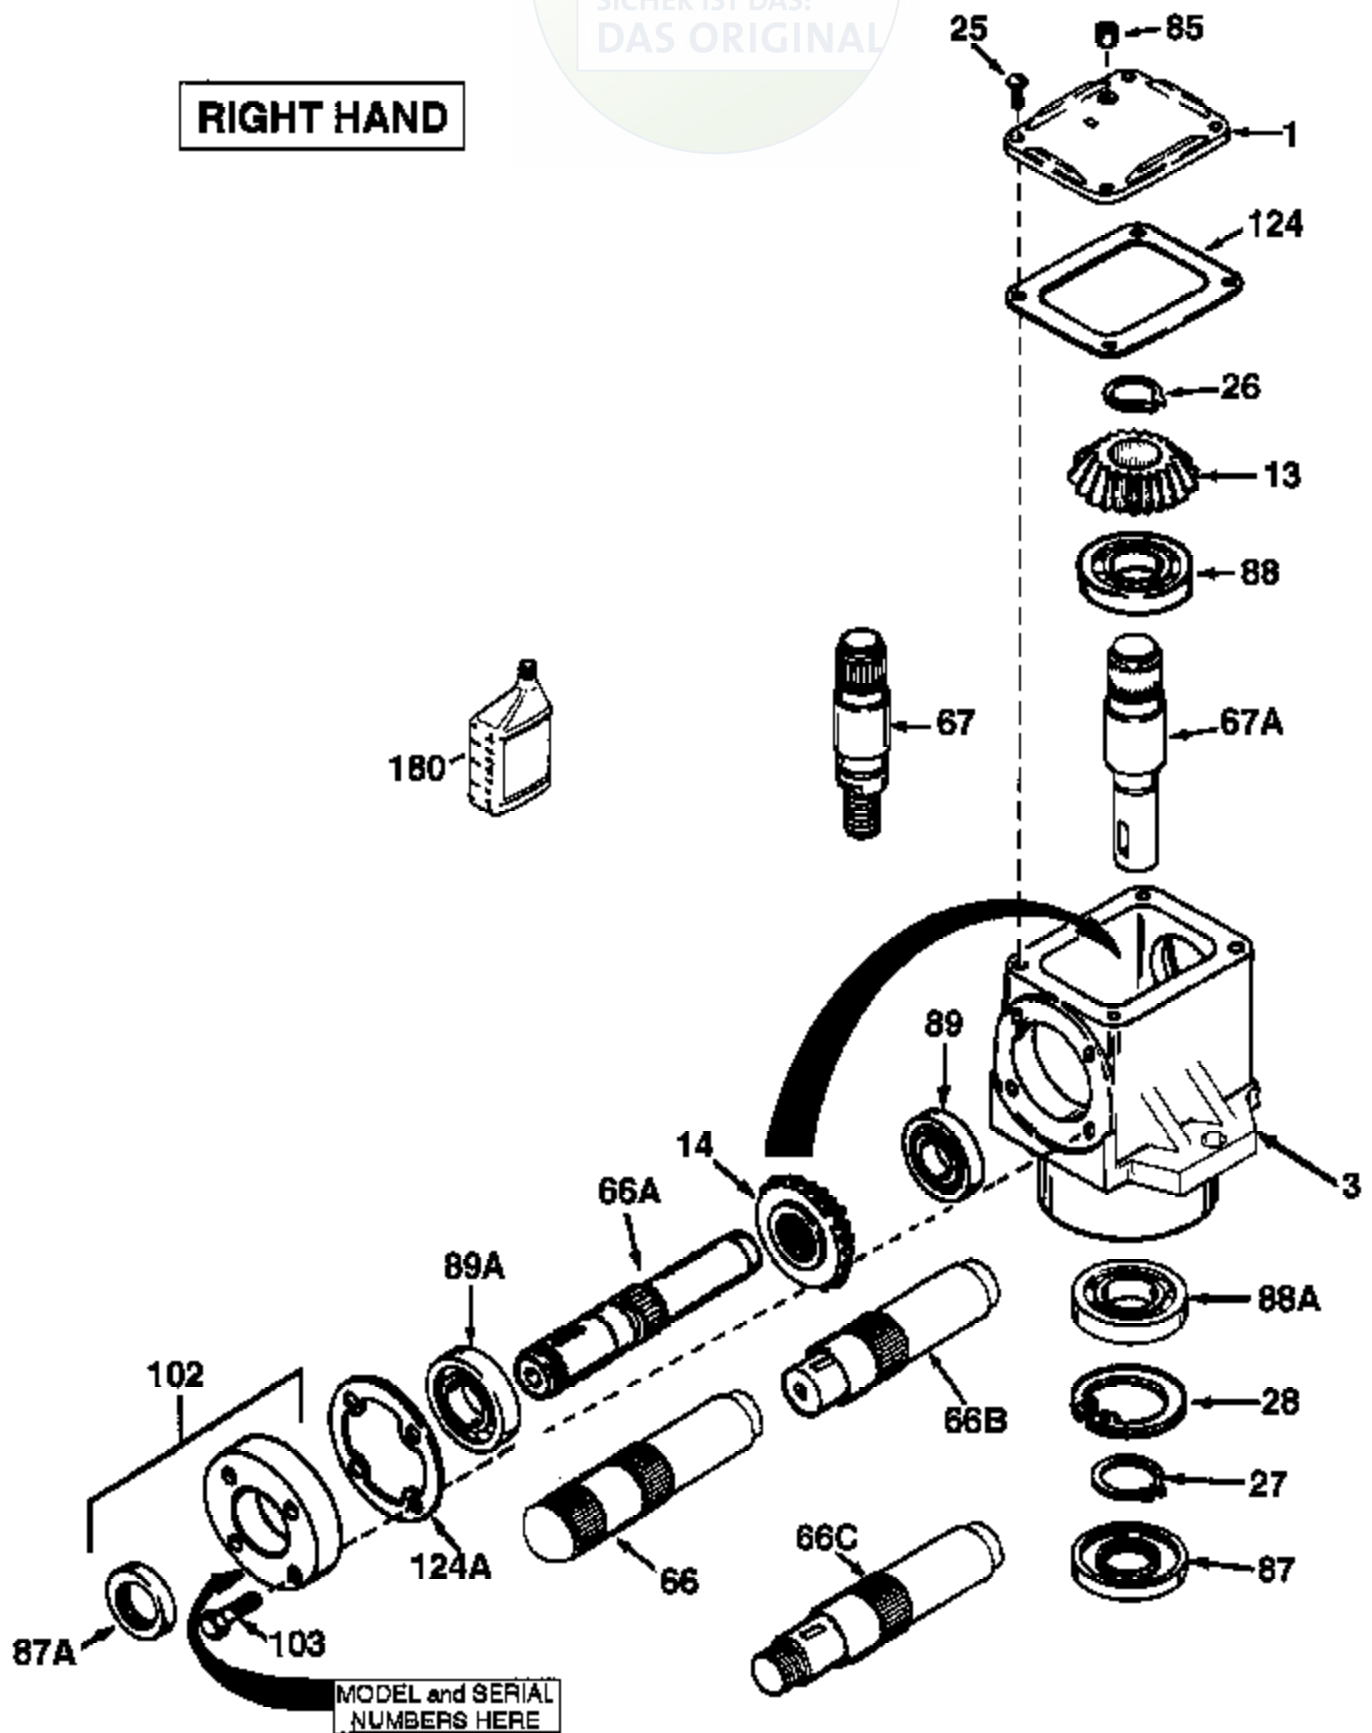

JOIST

SICHER IST DAS:
DAS ORIGINAL

RIGHT HAND

Ref #	Part Number	Qty	Description
1	772067	1	Right Angle Drive Head Cover
3	770092A	1	Right Angle Drive Housing
13	778101A	2	Bevel Gear (17 teeth-steel)
25	792025	4	Screw 10-24 x 1/2"
26	788018	2	Retainer Ring
27	788019	1	Retainer Ring
28	792119	1	Snap Ring
66	776040A	1	Input Shaft (4-1/2" long)
67	776261	1	Output Shaft (4-15/32" long)
85	792039	1	Pipe Plug 1/8-27
87	788029A	1	Oil Seal 7/8"
87A	788031	1	Oil Seal 7/8"
89A	780034	3	Ball Bearing (.8745)
89	780024	1	Ball Bearing (.7495)
102	786029	1	Retainer Cap & Seal (Incl. 87A & 103)
103	792026	4	Bolt 1/4-20 x 7/8"
124A	788030B	1	Retainer Gasket
124	788028	1	Gasket

1000-1900-086 Page 2 of 25
Peerless